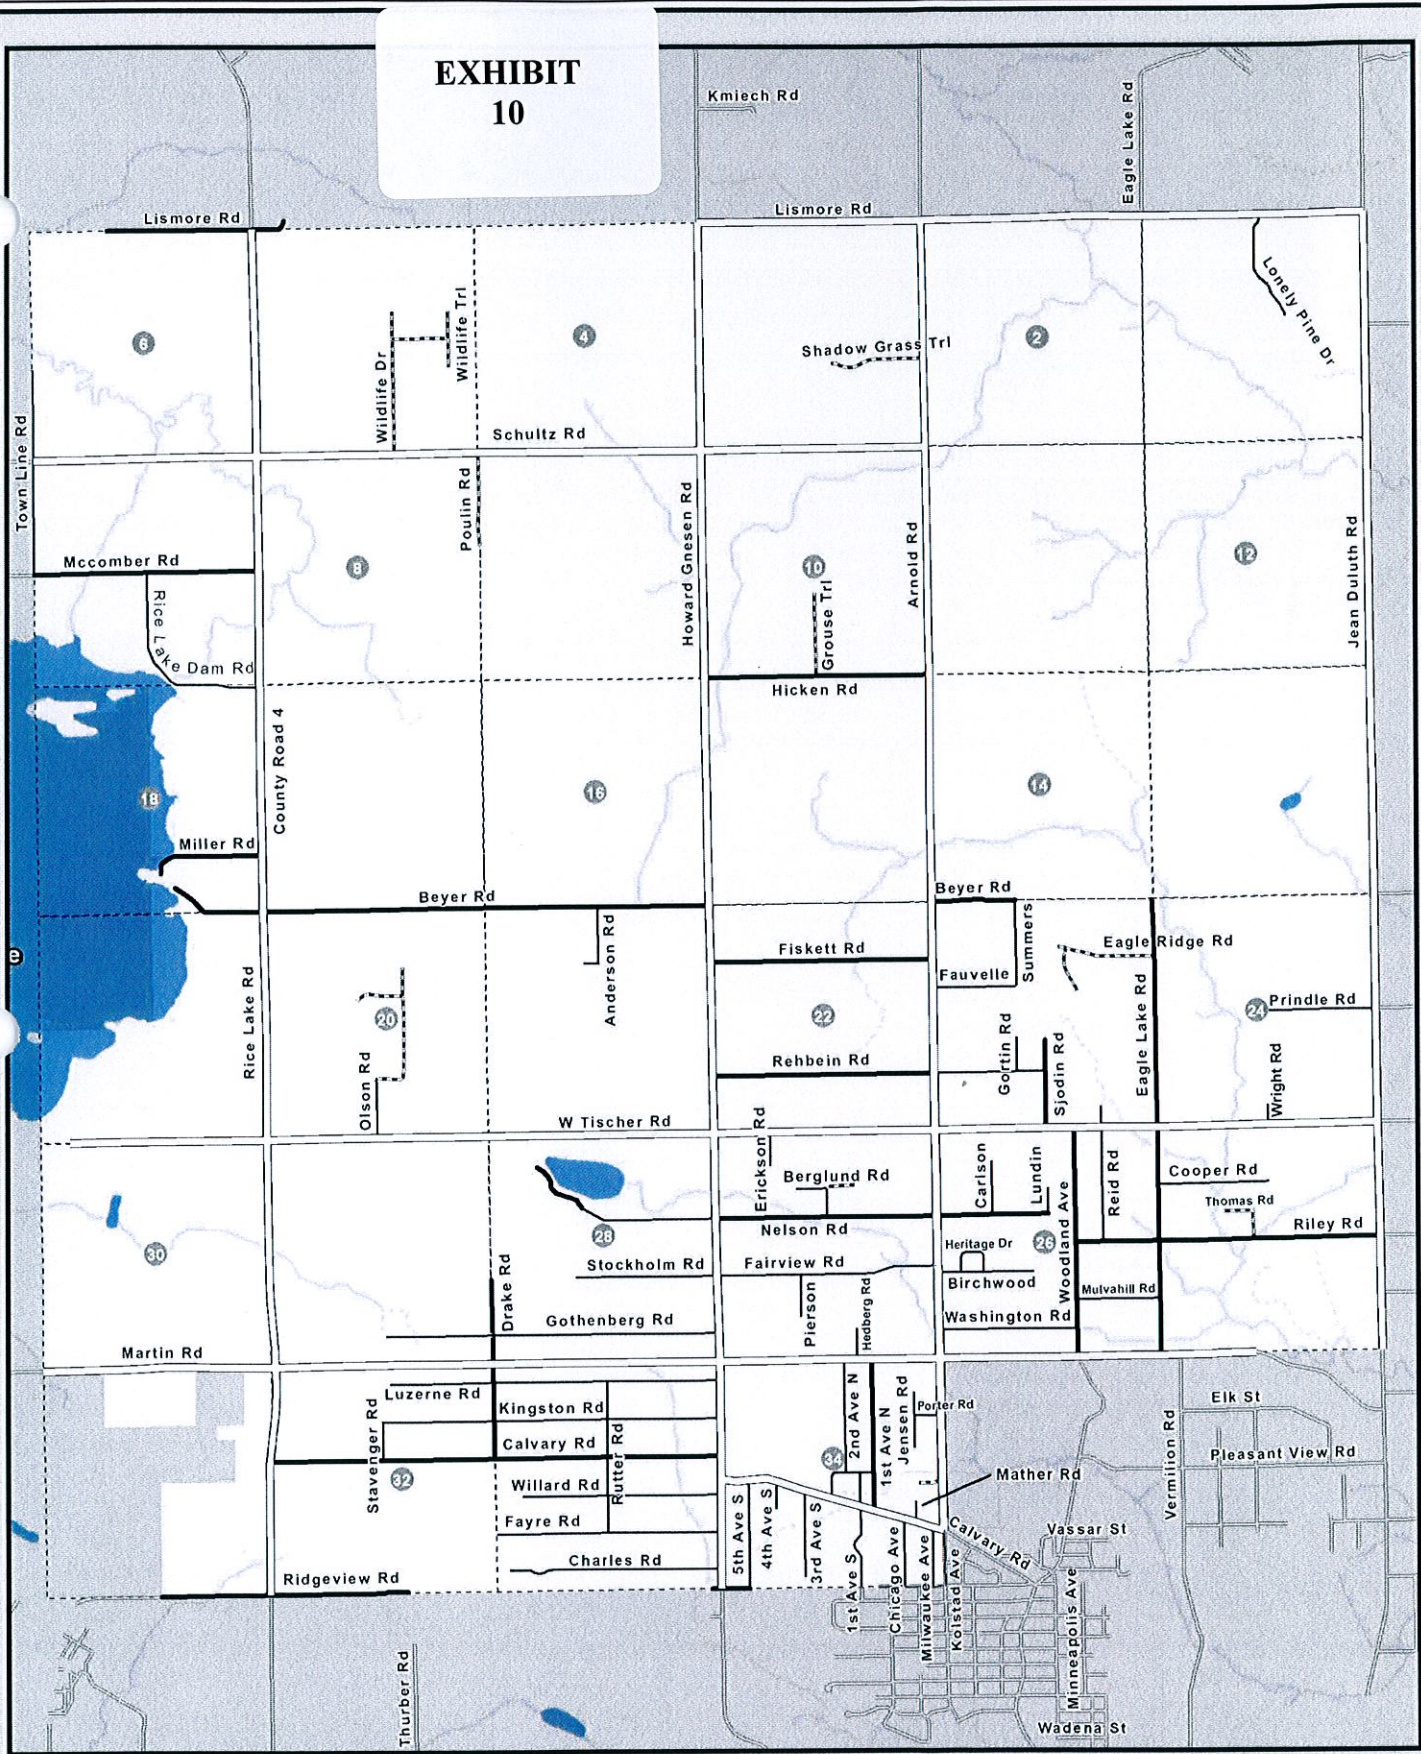

EXHIBIT 10

- Rice Lake Road Map -

Saint Louis County, Minnesota